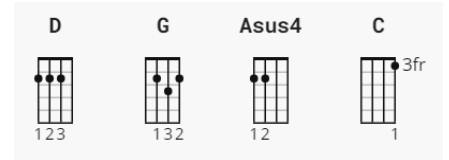

You Don't Know How It Feels

Tom Petty

Key: E

Capo: 2nd fret

<https://open.spotify.com/track/3cZlxCGWpMzTuOI59ycYnt?autoplay=true>

[Intro]

D G D G, D G D G

[Verse 1]

D G
Let me run with you tonight,
D G D G
I'll take you on a moonlight ride
D G
There's someone I used to see
D G D G
but she don't give a damn for me

[Chorus]

D Asus4 D G
Well, let me get to the point, let's roll another joint
D Asus4 D G
Turn the radio loud, I'm too alone to be proud
D C G
You don't know how it feels
D C G
You don't know how it feels...
G D C G D C G
to be me

[Verse 2]

D G
People come, people go,
D G D G
some grow young, some grow cold
D G
I woke up in between
D G D G
a memory and a dream

[Chorus]

D Asus4 D G
So let's get to the point, let's roll another joint
D Asus4 D
Let's head on down the road, there's somewhere I gotta go
D C G
You don't know how it feels
D C G
You don't know how it feels...
G D C G D C G
to be me

Ukulele Chords

[Guitar Bridge]

[Verse 3]

D G
My old man was born to rock
D G D G
but he's still tryin' to beat the clock
D G
Think of me what you will,
D G D G
I've gotta a little space to fill

[Chorus]
D Asus4 D G
So let's get to the point, let's roll another joint
D Asus4 D G
Let's head on down the road, there's some place I gotta go
D C G
You don't know how it feels
D C G
You don't know how it feels
D C G
No, you don't know how it feels...
G
To be me
D C G
You don't know how it feels
D C G
You don't know how it feels
D C G
G No, you don't know how it feels...
To be me
D C G D C G D C G D C G
G G G G
D G D G D G D G D G D G