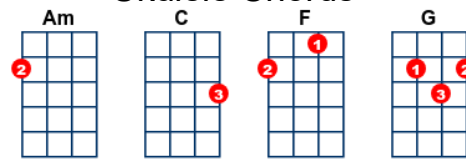

C Am

When time is young and so are we;

C Am

The woods are greener over yonder;

F G Am

The path is new, the world is free.

Verse 2

Am

There is a time when leaves are fallin',

C Am

The woods are gray, the paths are old;

C Am

The snow will come when geese are callin',

F G Am

You need a fire against the cold.

Ukulele Chords