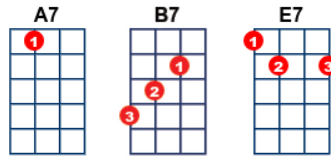

Sweet Home Chicago - The Blues Brothers

Key: E Capo: none

Listen: <https://open.spotify.com/track/5DjnapHOsR30xp0MJaj4u9>

[Intro]

E7
Come on

[Chorus]

A7 E7
Oh baby don't you wanna go
A7
Come on

E7
Oh baby don't you wanna go
B7
Back to that same old place
A7 E7
Sweet home Chicago
B7 E7

Come on
A7 E7
Baby don't you wanna go
A7
Hidehey
E7
Baby don't you wanna go
B7

Back to that same old place
A7 E7
Oh sweet home Chicago

[Interlude]

B7 E7
Well, one and one is two
Six and two is eight
Come on baby don't ya make me late
A7
Hidehey

[Chorus]

E7
Baby don't you wanna go
B7
Back to that same old place
A7 E7
Sweet home Chicago
B7 E7
Come on
A7 E7
Baby don't you wanna go
Come on
A7 E7
Baby don't you wanna go
B7
Back to that same old place
A7 E7 B7
Sweet home Chicago

Ukulele Chords

[Guitar Solo 1]

E7 A7 E7 A7
E7 B7 A7 E7
B7 E7 A7 E7
A7 E7 B7 A7
E7 B7

[Interlude]

E7
Six and three is nine
Nine and nine is eighteen
Look there brother baby and see what I've seen
A7
Hidehey