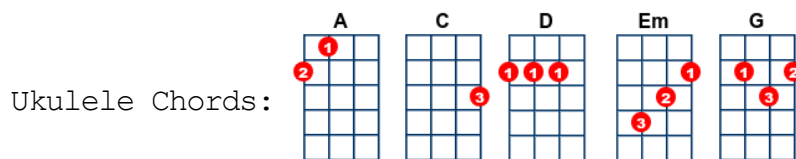

Reason to Believe - Rod Stewart

Key: G

Listen:

<https://open.spotify.com/track/667fAkQXp8cSrPTE4mMfcy?autoplay=true>

[Verse]

G D G
If I listened long enough to you
C D G
I'd find a way to believe that it's all true
A D C G
Knowing that you lied straight faced while I cried
Em C D
Still I look to find a reason to believe