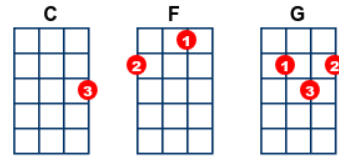

John Prine - Aw Heck

Key: E Capo: 4th fret, play in C

Listen: [Spotify](#)

Ukulele, SIMPLE version

Ukulele Chords

Intro:

C

C G
I could be as happy as a sardine in a can

F G
Long as I got my woman

C G
I could run stark naked and live in and old oak tree

F G
Just as long as she's with me

C F G C
My woman.

C G
The cannibals can catch me and fry me in a pan

F G
Long as I got my woman

C G
I could get the electric chair for a phony rap

F G
Long as she's sittin' in my lap

C F G C
My woman.

G
I'd run a mile, just to see her smile

F
And put her lovin arms, around my neck

Aw heck

G
My spine starts a tingling, and bells start a ringling

F G
When she's with me, can't you see.

C G
They could torture me and stretch me like a rubber band

F G
Long as I got my woman

C G
I could jump off a cliff and never have no fear

F G
Just as long as she is near