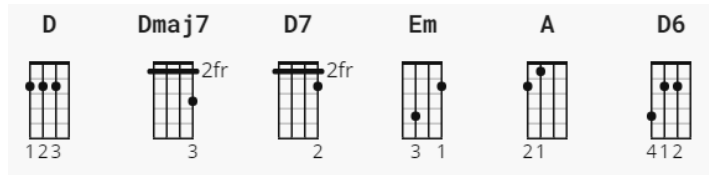

Everybodys Talkin - Harry Nilsson

Key: E

Capo:2nd fret

Listen Spotify:

<https://open.spotify.com/track/1jcPcDu2YawPflhwjYnqK2?autoplay=true>

Ukulele Chords

Dmaj7 variants:

[Intro] D Dmaj7 x4

[Verse 1]

D Dmaj7
Everybody's talkin' at me
D D7
I don't hear a word they're sayin'
Em A D Dmaj7
Only the echoes of my mind

D Dmaj7
People stop and starin'
D D7
I can't see their faces
Emaj7 A D
Only the shadows of their eyes