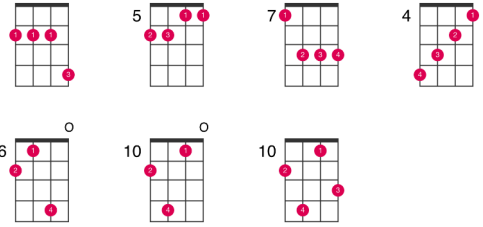

Everybodys Talkin - Harry Nilsson

Key: E

Capo:2nd fret

Listen Spotify:

<https://open.spotify.com/track/1jcPcDu2YawPflhwjYnqK2?autoplay=true>

Ukulele Chords

Dmaj7 variants:

[Intro] D Dmaj7 x4

[Verse 1]

D Dmaj7
Everybody's talkin' at me
D D7
I don't hear a word they're sayin'
Em A D Dmaj7
Only the echoes of my mind

D Dmaj7
People stop and starin'
D D7
I can't see their faces
Emaj7 A D
Only the shadows of their eyes

[Verse 2]

D Dmaj7
Who-o-o-a whoa-whoa-whoa-whoa
D D7
Whoa-whoa whoa-whoa whoa-whoa-whoa
Em A D Dmaj7
Who-o-o-o-o-o-o-o-o-a

[Chorus]

Em A
I'm goin' where the sun keeps shinin'
D D7
Through the pourin' rain
Em A
Goin' where the weather
D D7
Suits my clothes..
Em A
Banking off of the northeast winds
D D7
Sailin' on a summer breeze
Em A
And skippin' over the o-ccean
D Dmaj7 D7 D6
Like a stone

[Verse 3]

D Dmaj7
Everybody's talkin' at me
D D7
I can't hear a word they're sayin'
Em A D Dmaj7
Only the echoes of my mind

[Outro]

Em A D
I won't let you leave my love behind
Em A D
No, I won't let you leave..
Em A D
Whoa... whoa-aah-aaaah
Em A D
I won't let you leave my love behind
[Fade Out]