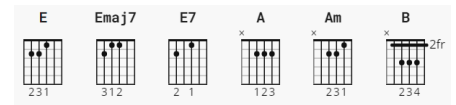

# Simple Twist Of Fate - Bob Dylan

Key: E, Capo: none

<https://open.spotify.com/track/3wAX3qn53iQUFE84hpfeen>

Guitar Chords

## [Verse 1]

E  
They sat together in the park  
Emaj7  
As the evening sky grew dark  
E7  
She looked at him and he felt a spark  
A  
Tingle to his bones  
Am  
'Twas then he felt alone  
E B A  
And wished that he'd gone straight  
E B E  
And watched out for a simple twist of fate

## [Verse 3]

E  
A saxophone someplace far off played  
Emaj7  
As she was walking on by the arcade  
E7  
As the light bust through a beat-up shade  
A  
Where he was waking up  
Am  
She dropped a coin into the cup  
E B A  
Of a blind man at the gate  
E B E  
And forgot about his simple twist of fate

## [Verse 6]

E  
People tell me its a sin  
Emaj7  
To know and feel too much within  
E7  
I still believe she was my twin  
A  
But I lost the ring  
AAm  
She was born in spring  
E B A  
But I was born too late  
E B E  
Blame it on a simple twist of fate