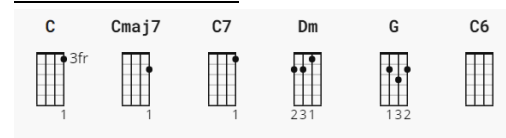

Harry Nilsson Everybody's Talkin'

Key:

Capo: 4th Fret

<https://www.youtube.com/watch?v=BFKDyVPkonc>

Ukulele CHords

[Intro]

C Cmaj7 x4

[Verse 1]

C Cmaj7
Everybody's talkin' at me
C C7
I don't hear a word they're sayin'
Dm G C Cmaj7
Only the echoes of my mind

C Cmaj7
People stop and starin'
C C7
I can't see their faces
Dm G C Cmaj7
Only the shadows of their eyes

[Chorus]

Dm G
I'm goin' where the sun keeps shinin'
C C7
Through the pourin' rain
Dm G
Goin' where the weather
C C7
Suits my clothes...
Dm G
Banking off of the northeast winds
C C7
Sailin' on a summer breeze
Dm G
And skippin' over the o-ccean
C Cmaj7 C7 C6
Like a stone

[Verse 2]

C Cmaj7
Who-o-o-a whoa-whoa-whoa-whoa
C C7
Whoa-whoa whoa-whoa whoa-whoa-whoa
Dm G C Cmaj7
Who-o-o-o-o-o-o-o-o-a

[Chorus]

Dm G
I'm goin' where the sun keeps shinin'
C C7
Through the pourin' rain
Dm G
Goin' where the weather
C C7
Suits my clothes...
Dm G
Banking off of the northeast winds
C C7
Sailin' on a summer breeze
Dm G
And skippin' over the o-ccean
C Cmaj7 C7 C6
Like a stone

[Verse 3]

C Cmaj7
Everybody's talkin' at me
C C7
I can't hear a word they're sayin'
Dm G C Cmaj7
Only the echoes of my mind

[Outro]

Dm G C
I won't let you leave my love behind
Dm G C
No, I won't let you leave...
Dm G C
Whoa... whoa-aah-aaaah
Dm G C
I won't let you leave my love behind

(fade out)