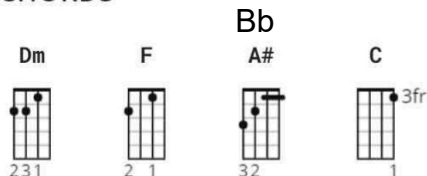

There is a Time

The Dillards

Key: Dm

Capo: none

As heard on Spotify: <https://open.spotify.com/track/7gZoL9Acu8eTo3ngmKbfm7?autoplay=true>

Ukulele CHORDS

STRUMMING

135 bpm

There is a Time
Written by Rodney Dillard and Mitch Jayne

[Verse 1]

Dm
There is a time for love and laughter,
F Dm
The days will pass like summer storms;
F Dm
The winter wind will follow after,
A# C Dm
But there is love and love is warm.

[Chorus]

Dm
There is a time for us to wander,
F Dm
When time is young and so are we;
F Dm
The woods are greener over yonder;
A# C Dm
The path is new, the world is free.

[Verse 2]

Dm
There is a time when leaves are fallin',

F Dm
The woods are gray, the paths are old;
F Dm
The snow will come when geese are callin',
A# C Dm
You need a fire against the cold.

[Chorus]

Dm
There is a time for us to wander,
F Dm
When time is young and so are we;
F Dm
The woods are greener over yonder;
A# C Dm
The path is new, the world is free.

[Verse 3]

Dm
So do your roaming in the springtime,
F Dm
And you'll find your love in the summer su
F Dm
The frost will come and bring the harvest,
A# C Dm
And you can sleep when the day is done.

[Chorus]

Dm
There is a time for us to wander,
F Dm
When time is young and so are we;
F Dm
The woods are greener over yonder;
A# C Dm
The path is new, the world is free.

A# C Dm
The path is new, the world is free.