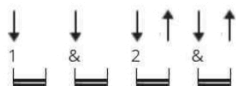

There is a Time
Written by Rodney Dillard and Mitch Jayne

[Verse 1]

Dm
There is a time for love and laughter,
F Dm
The days will pass like summer storms;
F Dm
The winter wind will follow after,
A# C Dm
But there is love and love is warm.

[Chorus]

Dm
There is a time for us to wander,
F Dm
When time is young and so are we;
F Dm
The woods are greener over yonder;
A# C Dm
The path is new, the world is free.

[Verse 2]

Dm
There is a time when leaves are fallin',

F Dm
The woods are gray, the paths are old;
F Dm
The snow will come when geese are callin',
A# C Dm
You need a fire against the cold.

[Chorus]

Dm
There is a time for us to wander,
F Dm
When time is young and so are we;
F Dm
The woods are greener over yonder;
A# C Dm
The path is new, the world is free.

[Verse 3]

Dm
So do your roaming in the springtime,
F Dm
And you'll find your love in the summer su
F Dm
The frost will come and bring the harvest,
A# C Dm
And you can sleep when the day is done.

[Chorus]

Dm
There is a time for us to wander,
F Dm
When time is young and so are we;
F Dm
The woods are greener over yonder;
A# C Dm
The path is new, the world is free.

A# C Dm
The path is new, the world is free.