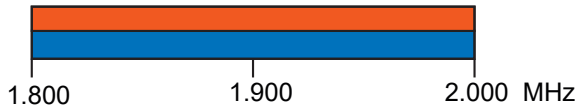

US Amateur Radio Bands - General Class

160 m (1.8 MHz)

17 m (18 MHz)

1.25 m (222 MHz)

80 m (3.5 MHz)

15 m (21 MHz)

70 cm (420 MHz)

60 m (5.3 MHz) - 100 W

12 m (24 MHz)

33 cm (902 MHz)

40 m (7 MHz)

10 m (28 MHz)

23 cm (1240 MHz)

30 m (10.1 MHz) - 200 W PEP

6 m (50 MHz)

KEY