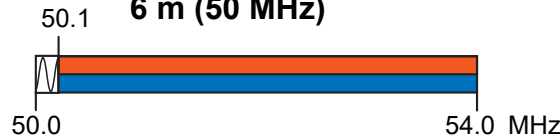

12 m (24 MHz)

33 cm (902 MHz)

40 m (7 MHz)

10 m (28 MHz)

23 cm (1240 MHz)

30 m (10.1 MHz) - 200 W PEP

6 m (50 MHz)

KEY

-  = RTTY and data
-  = phone and image
-  = CW *only*
-  = USB phone, CW, RTTY, and data
-  = Fixed digital message forwarding systems *only*

20 m (14 MHz)

2 m (144 MHz)