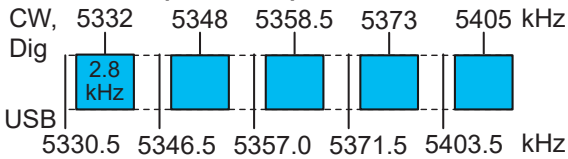

US Amateur Radio Bands - General Class

160 m (1.8 MHz)

17 m (18 MHz)

1.25 m (222 MHz)

80 m (3.5 MHz)

15 m (21 MHz)

70 cm (420 MHz)

60 m (5.3 MHz) - 100 W

12 m (24 MHz)

33 cm (902 MHz)

40 m (7 MHz)

10 m (28 MHz)

23 cm (1240 MHz)

30 m (10.1 MHz) - 200 W PEP

6 m (50 MHz)

KEY

-  = RTTY and data
-  = phone and image
-  = CW *only*
-  = USB phone, CW, RTTY, and data
-  = Fixed digital message forwarding systems *only*

20 m (14 MHz)

2 m (144 MHz)